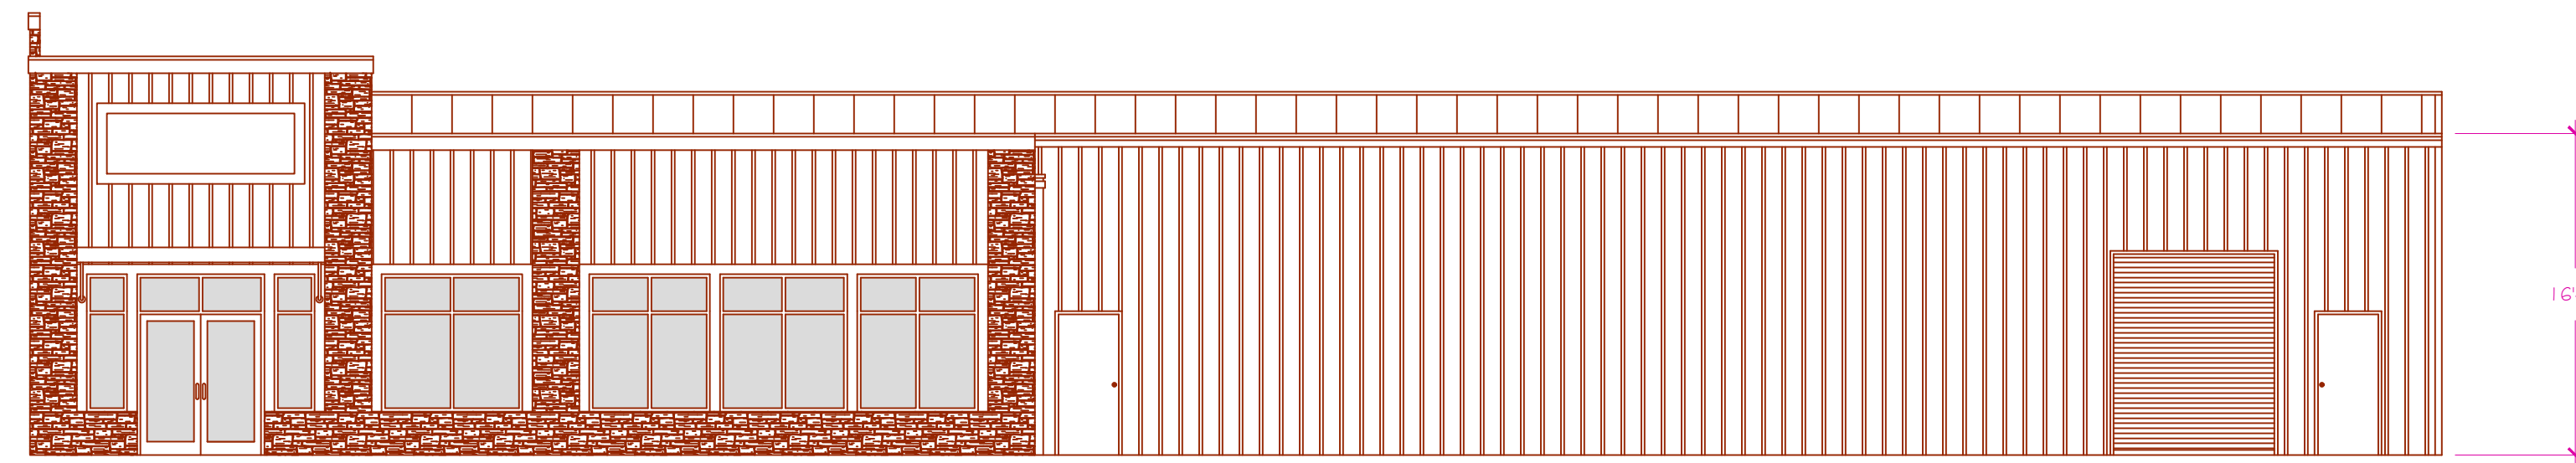

Sears Hometown Store
Blairsville, Georgia

Project	Sheet
Date	A4
Scale	

FNAME

REVDATE

USER

Rental Suite Windows

Restaurant Suite Windows (same on front and side)

Sears Windows

Front Elevation

Right Side Elevation

General Notes

No.	Revision/Issue	Date

Firm Name and Address

423 Bowling Gap Circle
Blairsville, Georgia 30512
706-835-1458
www.winklerandwinkler.com

Project Name and Address