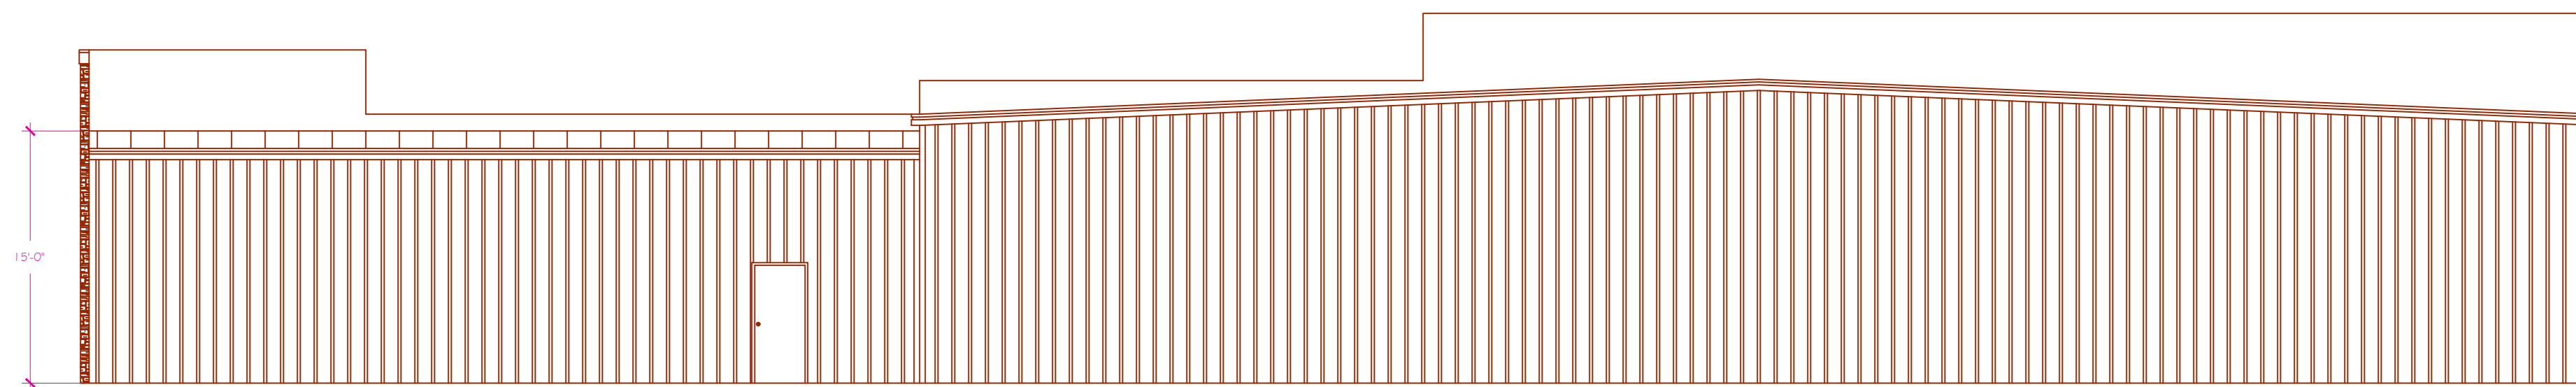

Floor Plan
Scale: 1/8" = 1'

General Notes

No.	Revision/Issue	Date

Firm Name and Address

423 Bowling Gap Circle
Blairsville, Georgia 30512
706-835-1458
www.winklerandwinkler.com

Project Name and Address

Sears Hometown Store
Blairsville, Georgia

Project	Sheet
Date	AI
Scale	

Front Elevation

Roof Pitch: $\frac{1}{2}":12"$

Rear Elevation

Right Side Elevation

Left Side Elevation

General Notes

No.	Revision/Issue	Date

FNAME

REVDATE

USER

Light Fixture Schedule	
Fixture	Description
A	2' x 4' surface mounted LED w/ acrylic lens
B	2-bulb 6' surface mount fluorescent
C	2' x 4' lay-in LED w/ acrylic lens
D	2' x 2' lay-in LED w/ acrylic lens
E	2-bulb 4' surface mount fluorescent
F	LED High Bay
G	LED Wall pack

Ceiling Types	
Type	Description
1	4" Gypsum Board
2	2' x 2' Suspended Mineral Fiber Acoustical Tile
3	2' x 2' Suspended Vinyl Faced Acoustical Tile
4	Exposed Structure
5	Exposed Structure - Painted Black