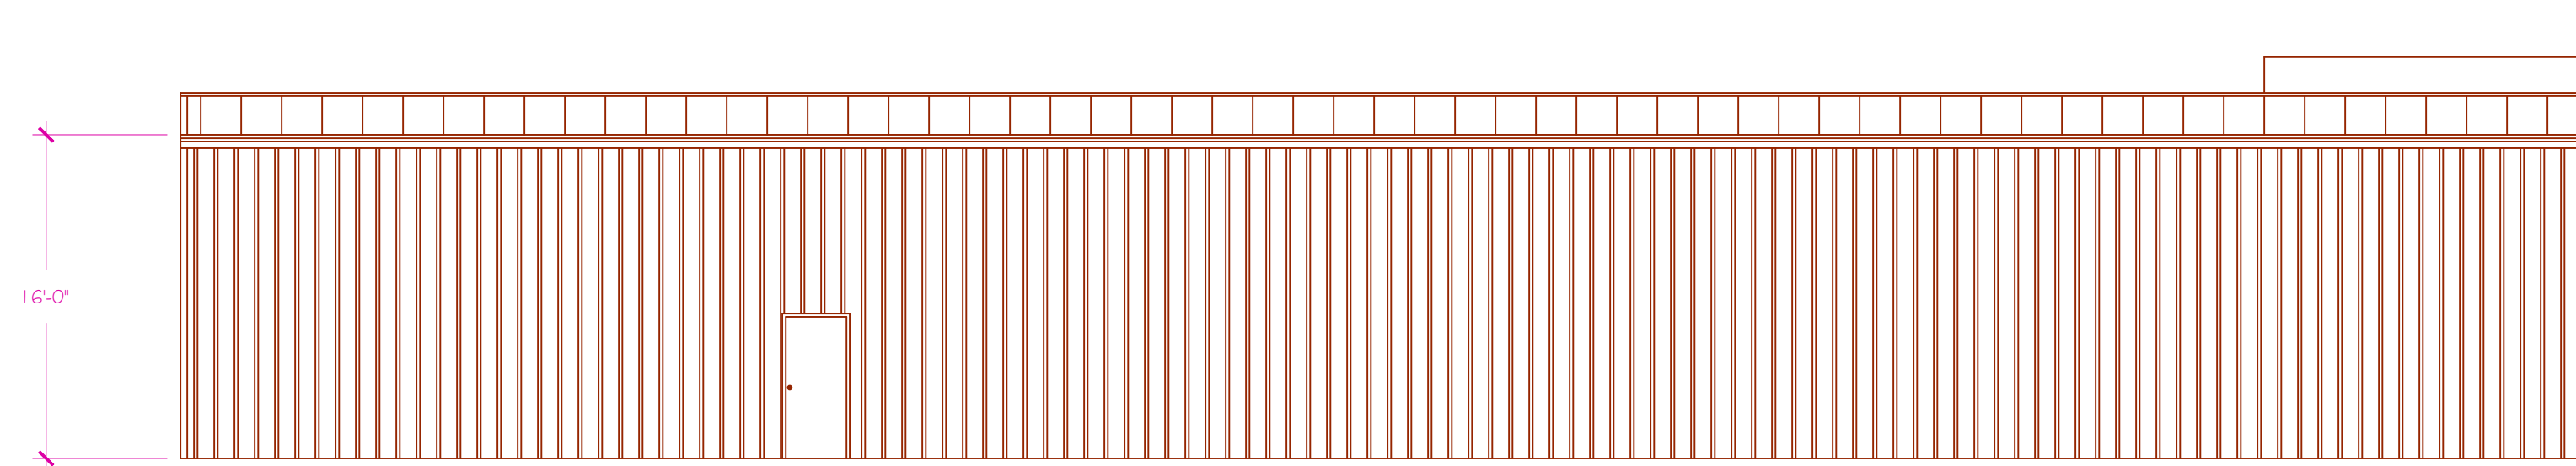

Project	Sheet
Date	AI
Scale	

Front Elevation

Roof Pitch: $\frac{1}{2}":12"$

Rear Elevation

Right Side Elevation

Left Side Elevation

General Notes

No.	Revision/Issue	Date

FNAME

REVDATE

USER

Light Fixture Schedule	
Fixture	Description
A	2' x 4' surface mounted LED w/ acrylic lens
B	2-bulb 6' surface mount fluorescent
C	2' x 4' lay-in LED w/ acrylic lens
D	2' x 2' lay-in LED w/ acrylic lens
E	2-bulb 4' surface mount fluorescent
F	LED High Bay
G	LED Wall pack

Ceiling Types	
Type	Description
1	4" Gypsum Board
2	2' x 2' Suspended Mineral Fiber Acoustical Tile
3	2' x 2' Suspended Vinyl Faced Acoustical Tile
4	Exposed Structure
5	Exposed Structure - Painted Black