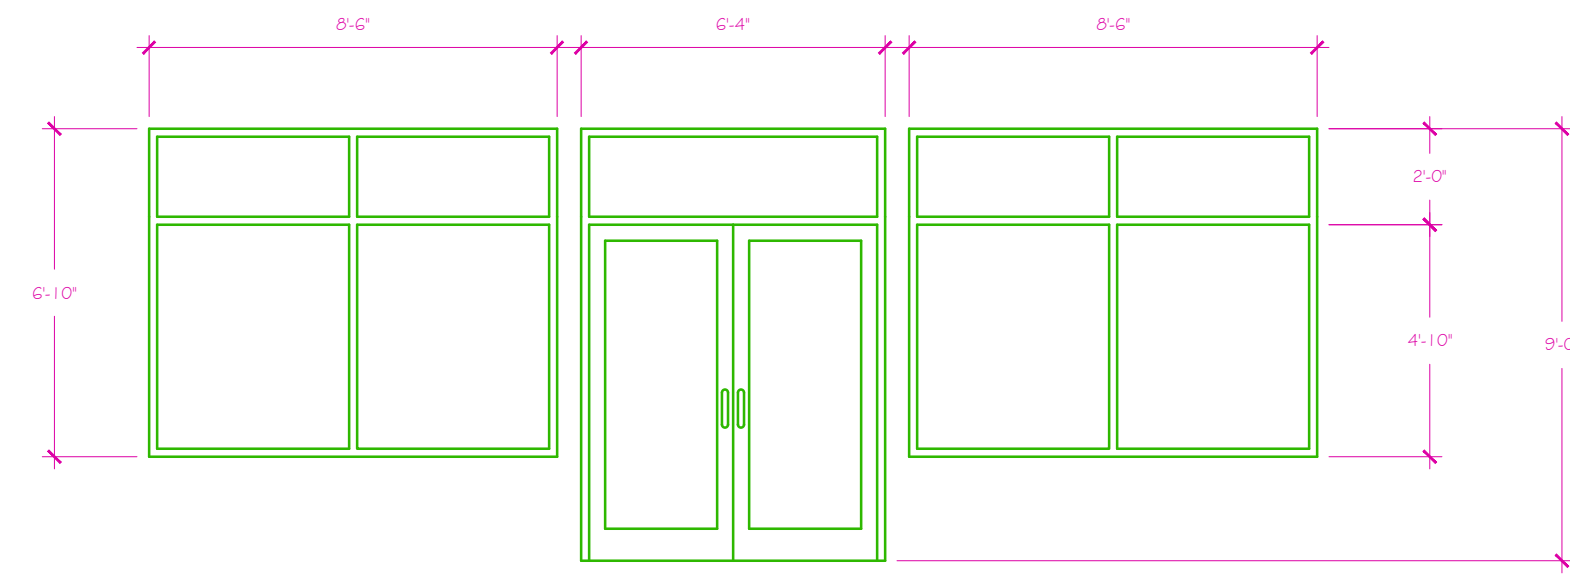

Rental Suite Windows