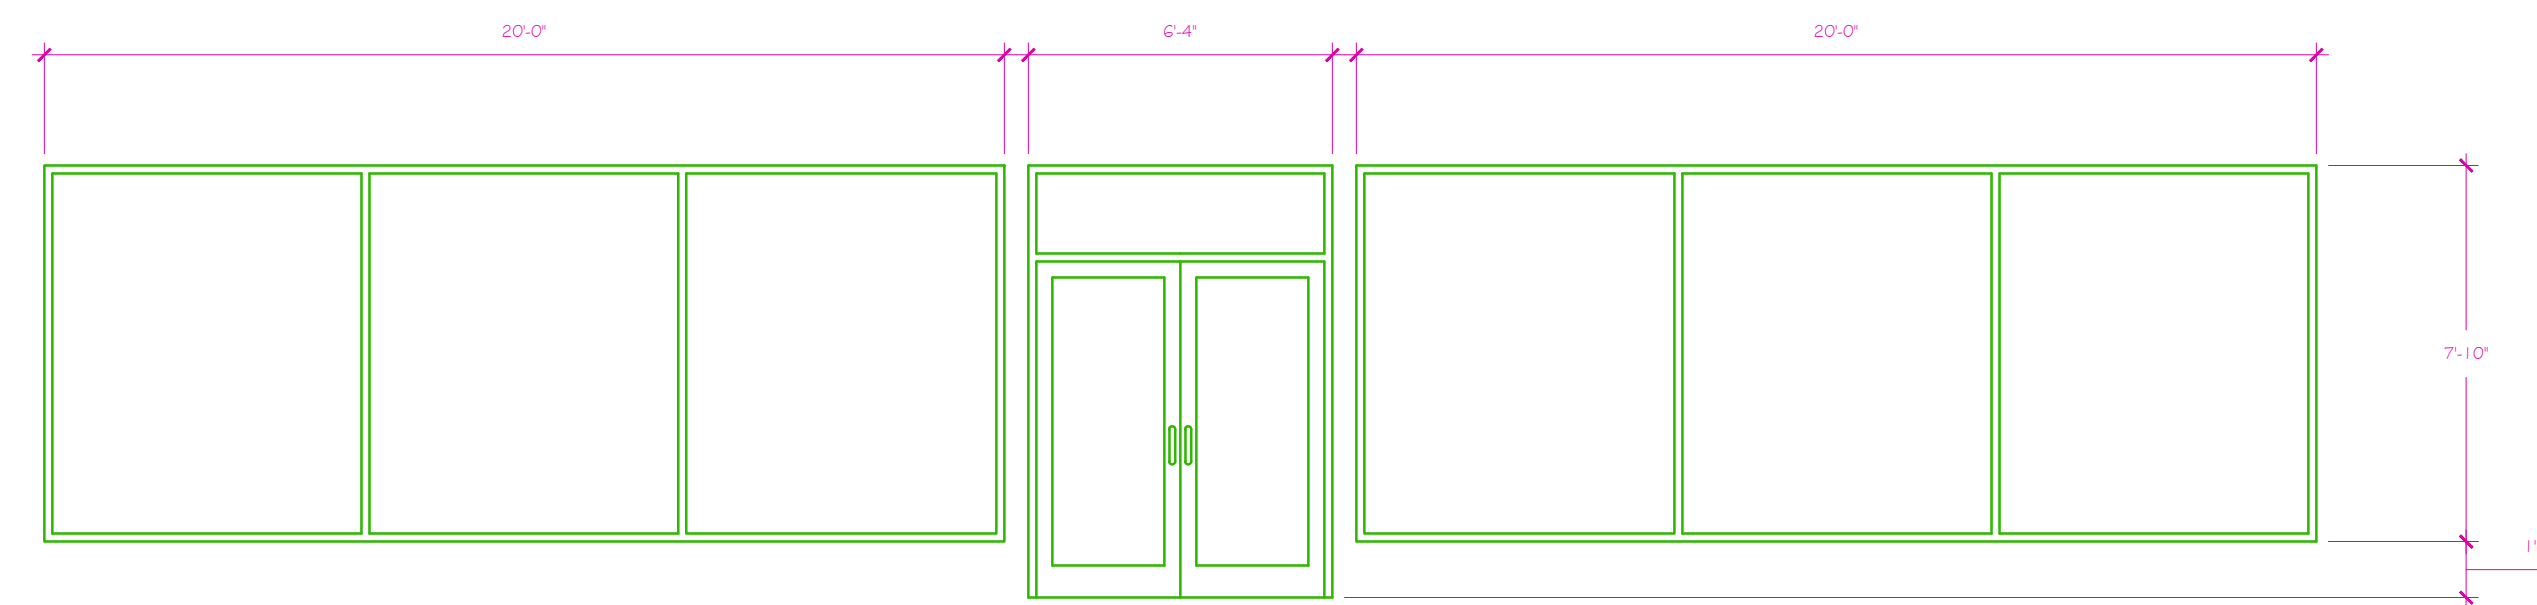

Sears Hometown Store
Blairsville, Georgia

Project	Sheet
Date	A4
Scale	

FNAME

REVDATE

USER

Rental Suite Windows

Restaurant Suite Windows (same on front and side)

Sears Windows