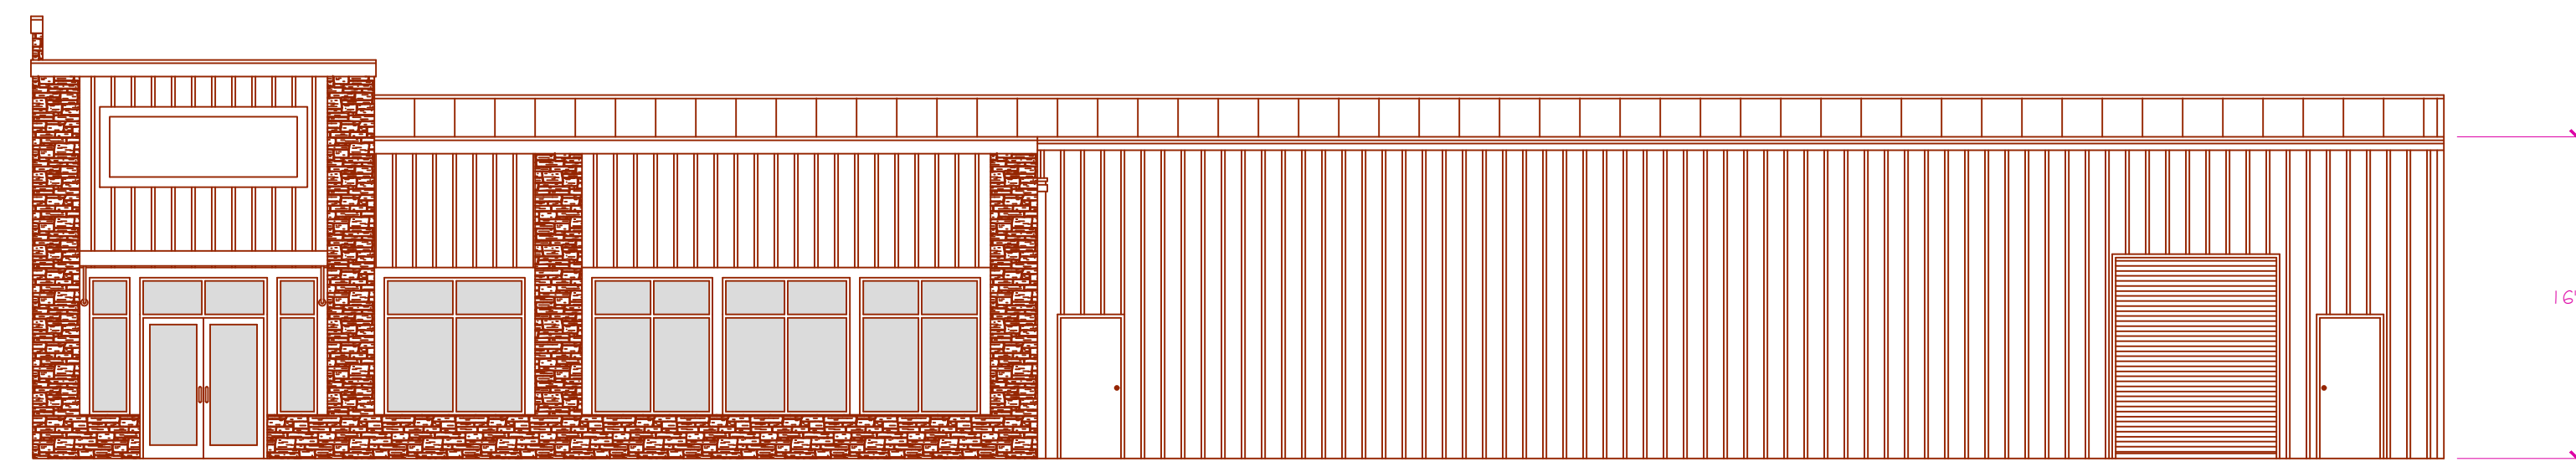

Project	Sheet
Date	AI
Scale	

Front Elevation

Roof Pitch: $\frac{1}{2}":12"$

Rear Elevation

Right Side Elevation

Left Side Elevation

General Notes

No.	Revision/Issue	Date

FNAME

REVDATE

USER

Light Fixture Schedule	
Fixture	Description
A	2' x 4' surface mounted LED w/ acrylic lens
B	2-bulb 6' surface mount fluorescent
C	2' x 4' lay-in LED w/ acrylic lens
D	2' x 2' lay-in LED w/ acrylic lens
E	2-bulb 4' surface mount fluorescent
F	LED High Bay
G	LED Wall pack