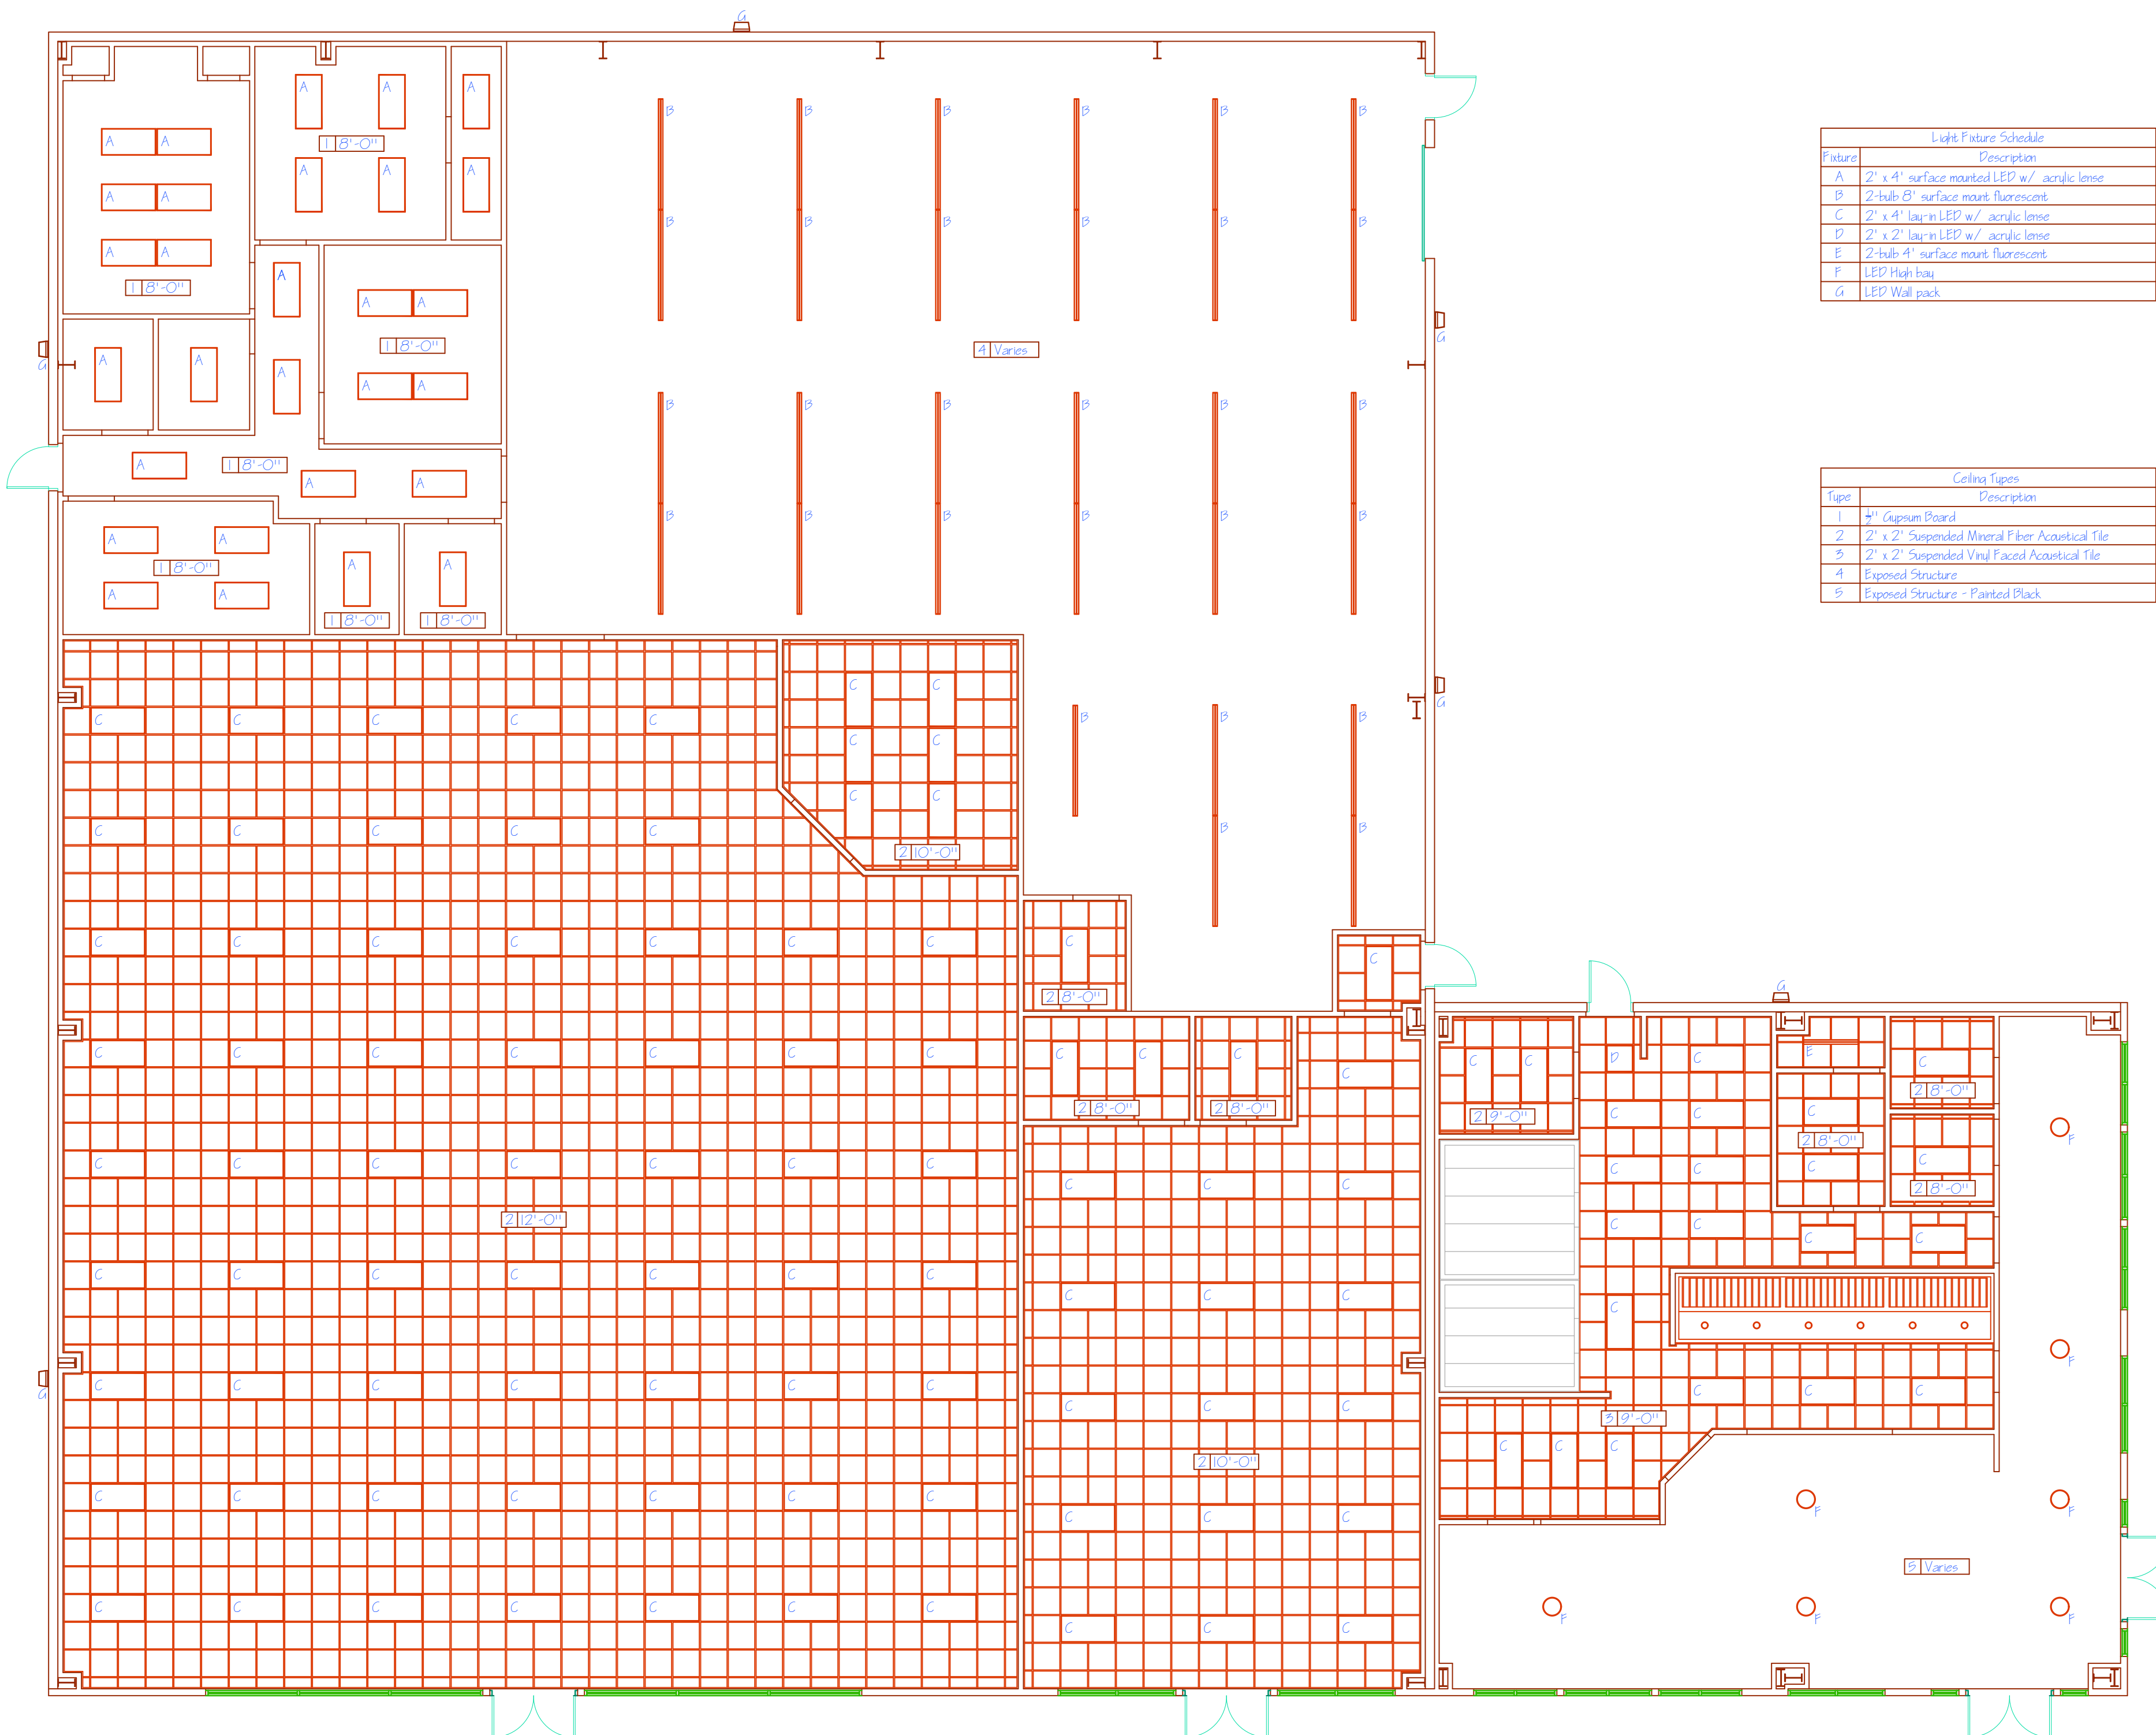

Floor Plan
Scale: 1/8" = 1'

General Notes

No.	Revision/Issue	Date

Firm Name and Address

423 Bowling Gap Circle
Blairsville, Georgia 30512
706-835-1458
www.winklerandwinkler.com

Project Name and Address

Sears Hometown Store
Blairsville, Georgia

Project	Sheet
Date	AI
Scale	

Front Elevation

Roof Pitch: $\frac{1}{2}":12"$

Rear Elevation

Right Side Elevation

Left Side Elevation

General Notes

No.	Revision/Issue	Date

FNAME

REVDATE

USER

Light Fixture Schedule	
Fixture	Description
A	2' x 4' surface mounted LED w/ acrylic lens
B	2-bulb 6' surface mount fluorescent
C	2' x 4' lay-in LED w/ acrylic lens
D	2' x 2' lay-in LED w/ acrylic lens
E	2-bulb 4' surface mount fluorescent
F	LED High Bay
G	LED Wall pack