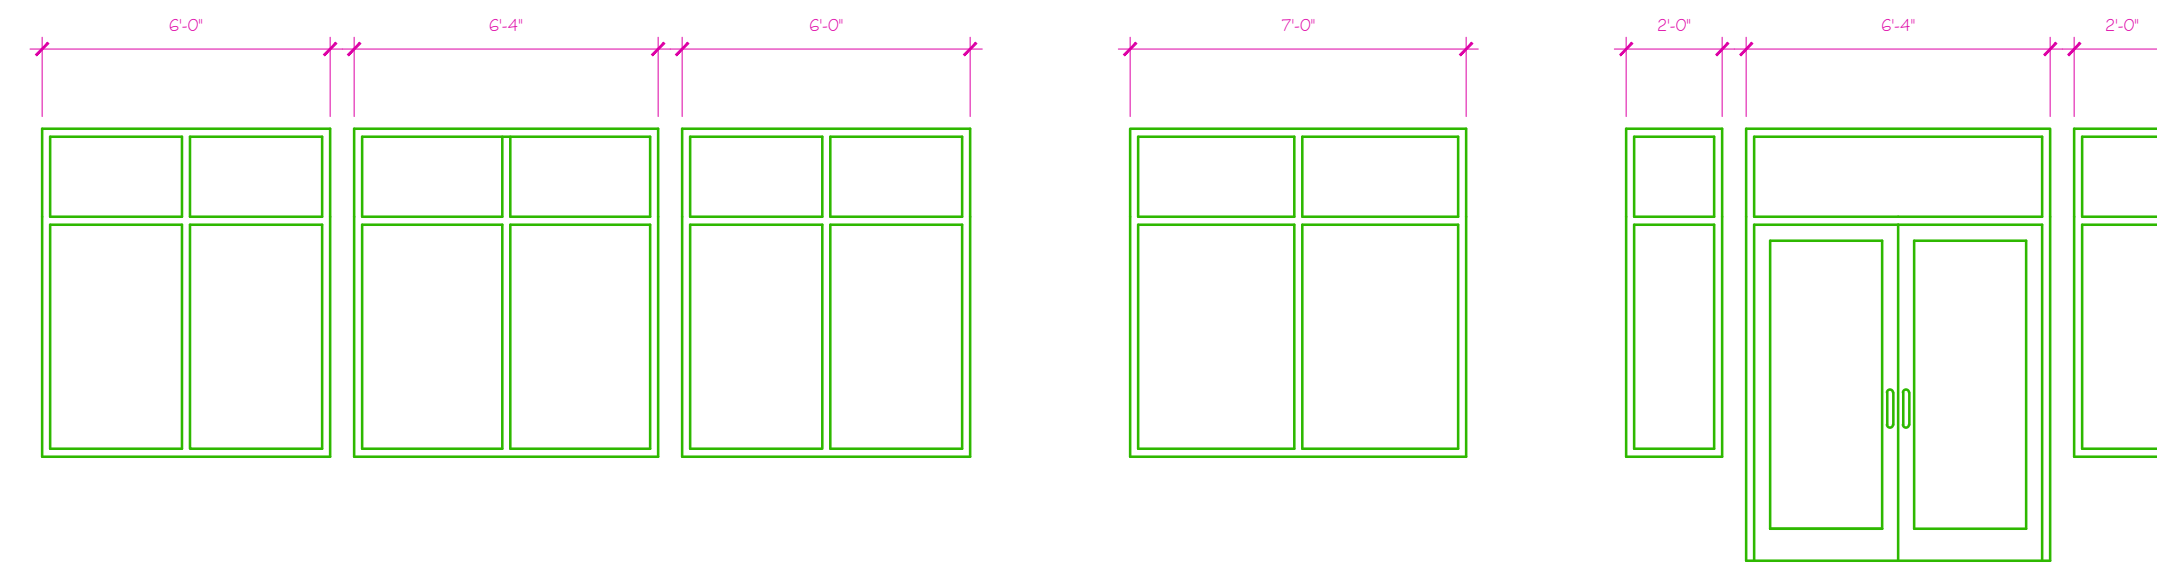

Sears Hometown Store
Blairsville, Georgia

Project	Sheet
Date	A4
Scale	

FNAME

REVDATE

USER

Rental Suite Windows

Restaurant Suite Windows (same on front and side)

Sears Windows