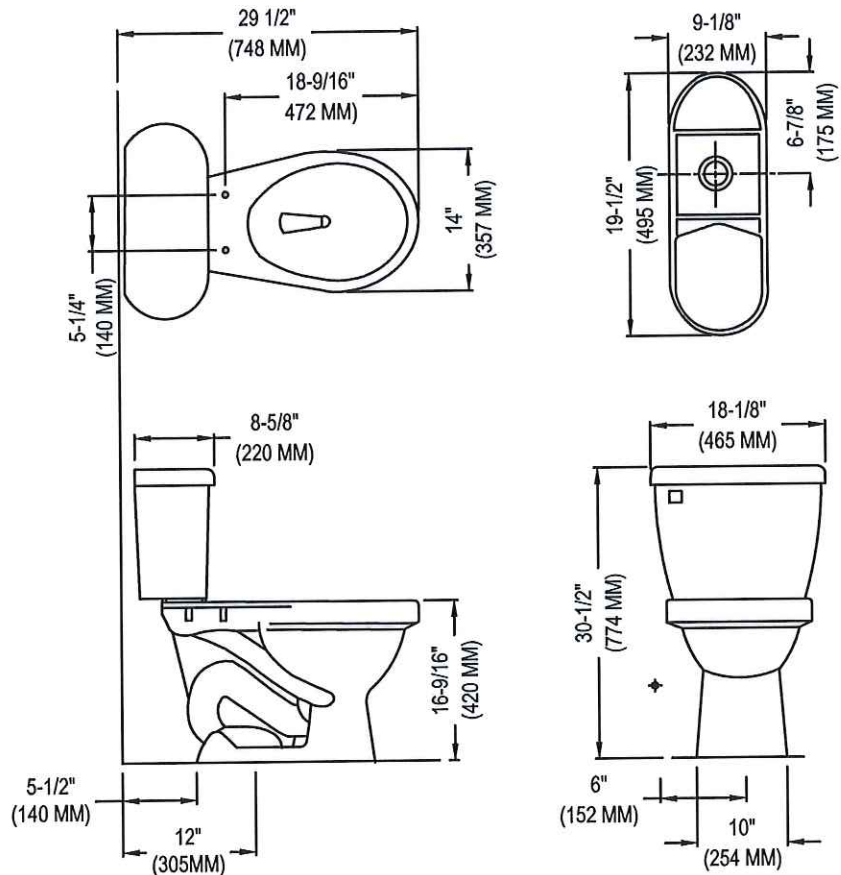

4817-3816

Cascade®

SmartHeight™, Elongated Front, Vitreous China, Two-Piece Toilet

Specifications

Model #	Description	Codes/Standards
4817-3816	SmartHeight™ elongated front (1.28 gpf/4.86 lpf) two-piece toilet	

Specification	Description	Specification	Description
Material	Vitreous china	Trap Diameter	2"
Water Pressure Range	20 to 80 PSI	Trap Seal	2"
Flush System	Gravity fed flushing technology	Rough-in	12"
Water Usage	1.28 gpf / 4.86 lpf	Shipping Weight	73.6 lbs. (33.4 kg)
Water Surface Area	7-1/4" X 10-1/2"	Warranty	Vitreous China - Limited Lifetime Tank Trim - Limited One Year
MaP Rating	800 grams		

Technical Information

See our complete line of acrylic and vitreous china bathroom fixtures, plastic tank trim and plumbing products.

These dimensions are nominal and subject to change without notice.
Fixture performance and specifications meet or exceed ASME A112.19.2-2008/CSA B45.1-08 standards, and other state and local codes.