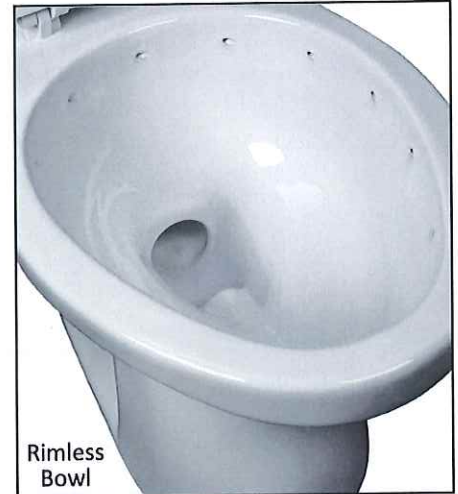

Rimless
Bowl

Components

Model #	Description	Codes/Standards
4817-3816	SmartHeight, elongated front, two-piece toilet. Less toilet seat and supply.	
4817	Elongated front toilet bowl only. Less toilet seat.	
3816	Tank and cover only, with left hand, front-mount, chrome trip lever. Less supply.