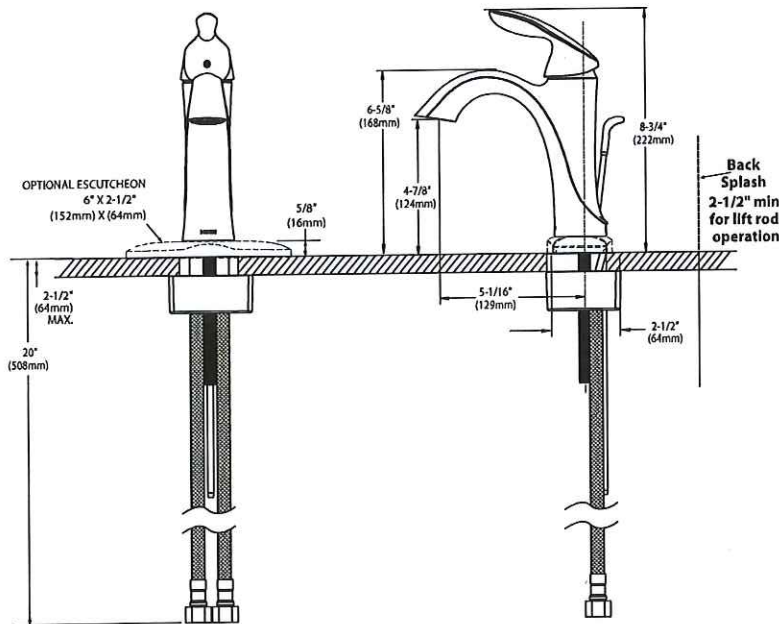

**Model: 6400**

**NOTE:** THIS FAUCET IS DESIGNED TO BE INSTALLED THRU 1 HOLE, 1-1/8" MIN. DIA.

\* USE A1717 EXTENSION KIT FOR VESSEL SINK APPLICATIONS