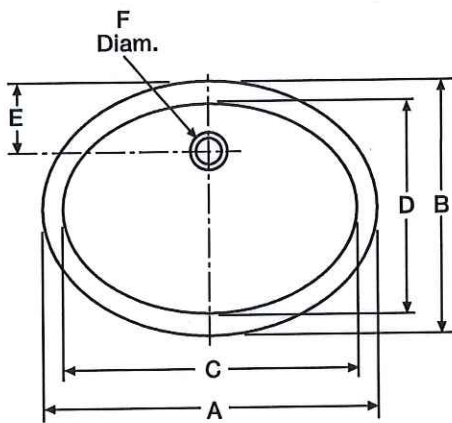

216NS/217

Maple

Vitreous China, Under Counter Lavatories

Specifications

Model #	Description	Codes/Standards
216NS	Petite oval, under counter lavatory (17-1/8" x 14-1/4")	
217	Oval, under counter lavatory (19-3/4" x 16")	

Specification	Description	Specification	Description
Material	Vitreous China	Shipping Weight	Model 216NS - 15 lbs. (6 kg)
Warranty	Vitreous China - Limited Lifetime		Model 217 - 18 lbs. (8 kg)

Technical Information

Model	A	B	C	D	E	F	G	H	I	J	K
216NS	17-1/8"	14-1/4"	15-1/8"	12-1/4"	3-5/8"	1-1/2"	1/2"	7-1/2"	1-3/8"	6-1/8"	1/2"
217	19-3/4"	16"	17-3/4"	14-1/8"	3-1/4"	1-3/4"	1/2"	7-1/8"	1-1/8"	5-1/2"	1/2"

Model	A	B	C	D	E	F	G	H	I	J	K
216NS	435 mm	362 mm	387 mm	311 mm	92 mm	38 mm	13 mm	191 mm	35 mm	156 mm	13 mm
217	502 mm	406 mm	440 mm	359 mm	83 mm	44 mm	13 mm	181 mm	29 mm	140 mm	13 mm

See our complete line of acrylic and vitreous china bathroom fixtures, plastic tank trim and plumbing products.

These dimensions are nominal and subject to change without notice.

Fixture performance and specifications meet or exceed ASME A112.19.2-2008/CSA B45.1-08 standards, and other state and local codes.

MADE IN USA