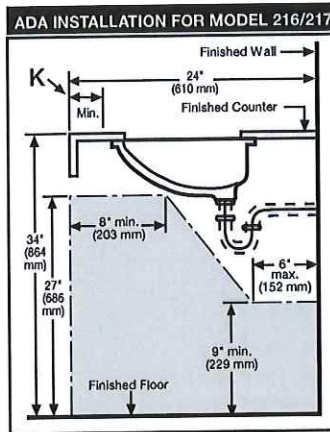

216NS/217

Maple

Vitreous China, Under Counter Lavatories

Specifications

Model #	Description	Codes/Standards
216NS	Petite oval, under counter lavatory (17-1/8" x 14-1/4")	
217	Oval, under counter lavatory (19-3/4" x 16")	

Specification	Description	Specification	Description
Material	Vitreous China	Shipping Weight	Model 216NS - 15 lbs. (6 kg)
Warranty	Vitreous China - Limited Lifetime		Model 217 - 18 lbs. (8 kg)

Technical Information

Model	A	B	C	D	E	F	G	H	I	J	K
216NS	17-1/8"	14-1/4"	15-1/8"	12-1/4"	3-5/8"	1-1/2"	1/2"	7-1/2"	1-3/8"	6-1/8"	1/2"
217	19-3/4"	16"	17-3/4"	14-1/8"	3-1/4"	1-3/4"	1/2"	7-1/8"	1-1/8"	5-1/2"	1/2"

Model	A	B	C	D	E	F	G	H	I	J	K
216NS	435 mm	362 mm	387 mm	311 mm	92 mm	38 mm	13 mm	191 mm	35 mm	156 mm	13 mm
217	502 mm	406 mm	440 mm	359 mm	83 mm	44 mm	13 mm	181 mm	29 mm	140 mm	13 mm

See our complete line of acrylic and vitreous china bathroom fixtures, plastic tank trim and plumbing products.

These dimensions are nominal and subject to change without notice.

Fixture performance and specifications meet or exceed ASME A112.19.2-2008/CSA B45.1-08 standards, and other state and local codes.

MADE IN USA