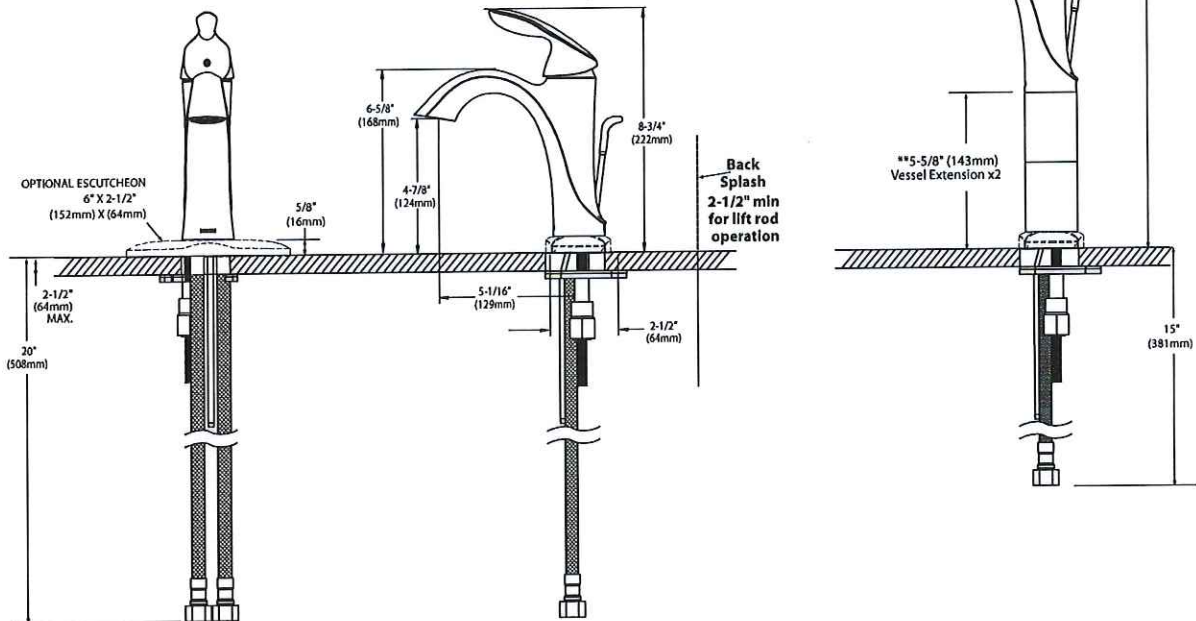

# Specifications

**EVA™**

**Single-Handle Lavatory Faucet**

**Model: 6400**

**NOTE: THIS FAUCET IS DESIGNED TO BE INSTALLED THRU 1 HOLE, 1-1/8" MIN. DIA.  
\* USE A1717 EXTENSION KIT FOR VESSEL SINK APPLICATIONS**