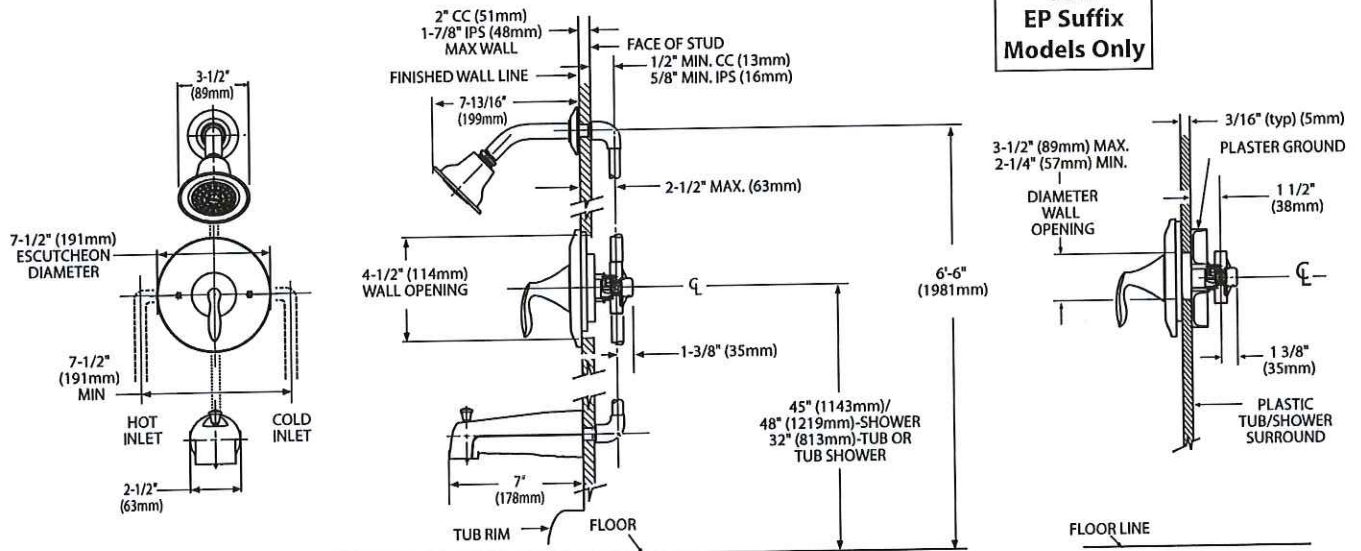

CRITICAL DIMENSIONS

(DO NOT SCALE)

FOR MORE INFORMATION CALL: 1-800-BUY-MOEN

www.moen.com