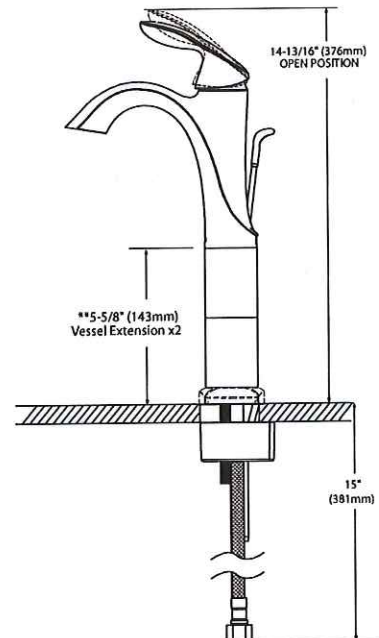

**Model: 6400**

**NOTE:** THIS FAUCET IS DESIGNED TO BE INSTALLED THRU 1 HOLE, 1-1/8" MIN. DIA.

\* USE A1717 EXTENSION KIT FOR VESSEL SINK APPLICATIONS